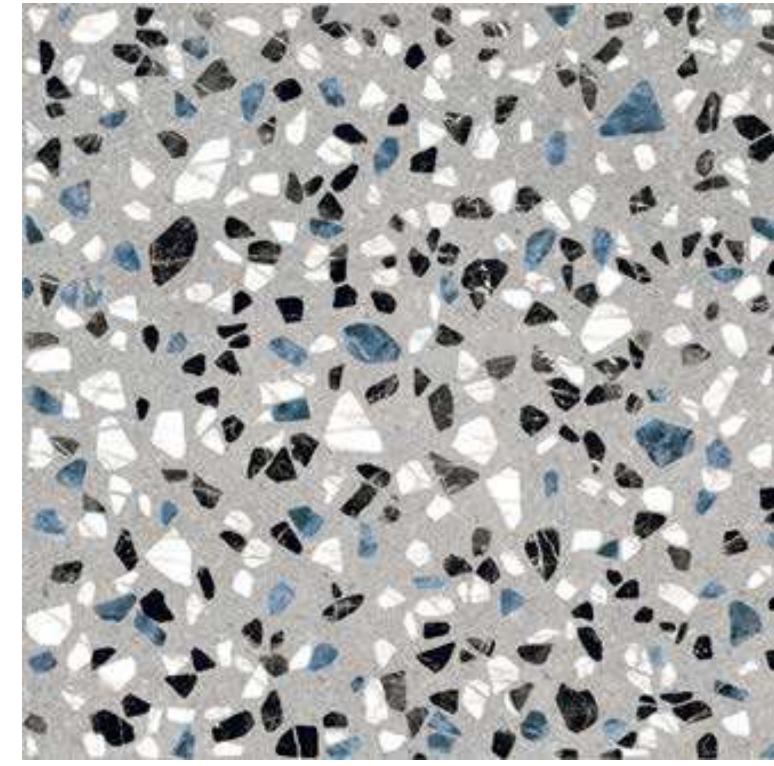

Terrazzo Grey
20x20 / 8"x8"