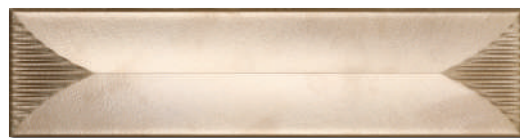

OSSET

SPECIAL
GLAZE

ORE PINK

7,5x30cm | 3x12 IN

ORE DECO PINK

7,5x30cm | 3x12 IN

ORE GOLD

7,5x30cm | 3x12 IN

ORE DECO GOLD

7,5x30cm | 3x12 IN

ORE DARK

7,5x30cm | 3x12 IN

ORE DECO DARK

7,5x30cm | 3x12 IN

ORE PLUMB

7,5x30cm | 3x12 IN

ORE DECO LINE

7,5x30cm | 3x12 IN

ORE LINE

7,5x30cm | 3x12 IN