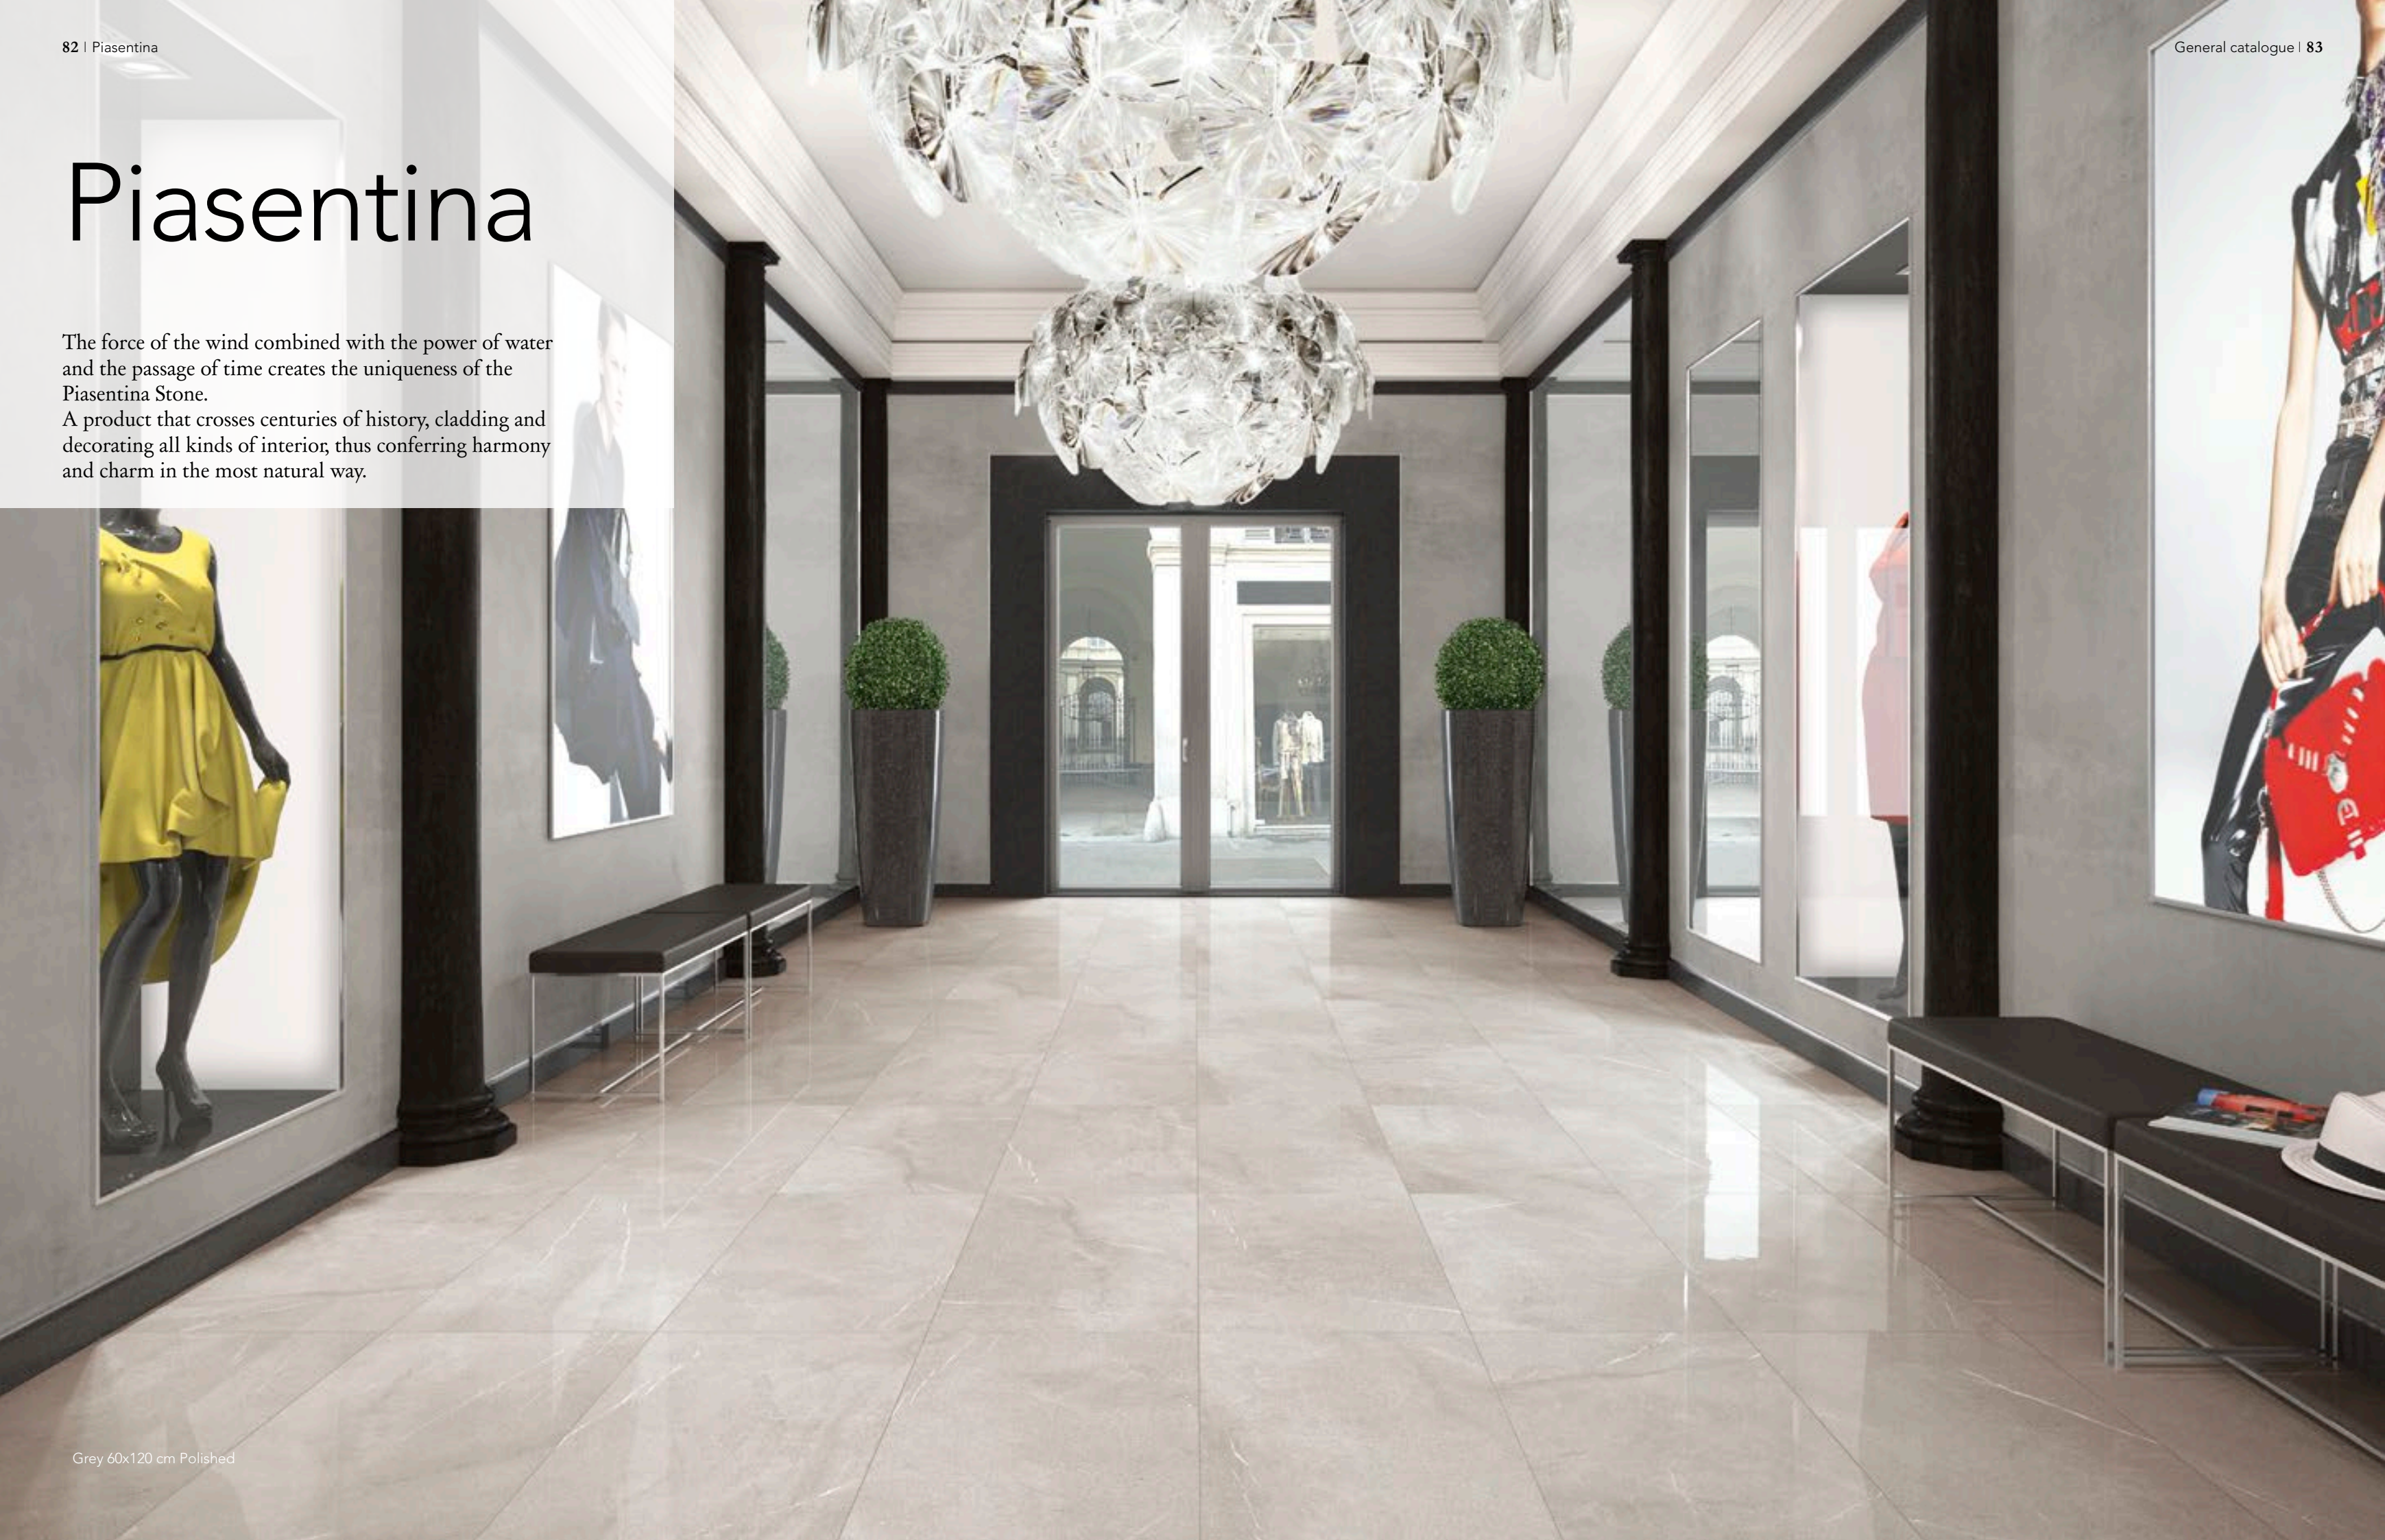

Piasentina

The force of the wind combined with the power of water and the passage of time creates the uniqueness of the Piasentina Stone.

A product that crosses centuries of history, cladding and decorating all kinds of interior, thus conferring harmony and charm in the most natural way.