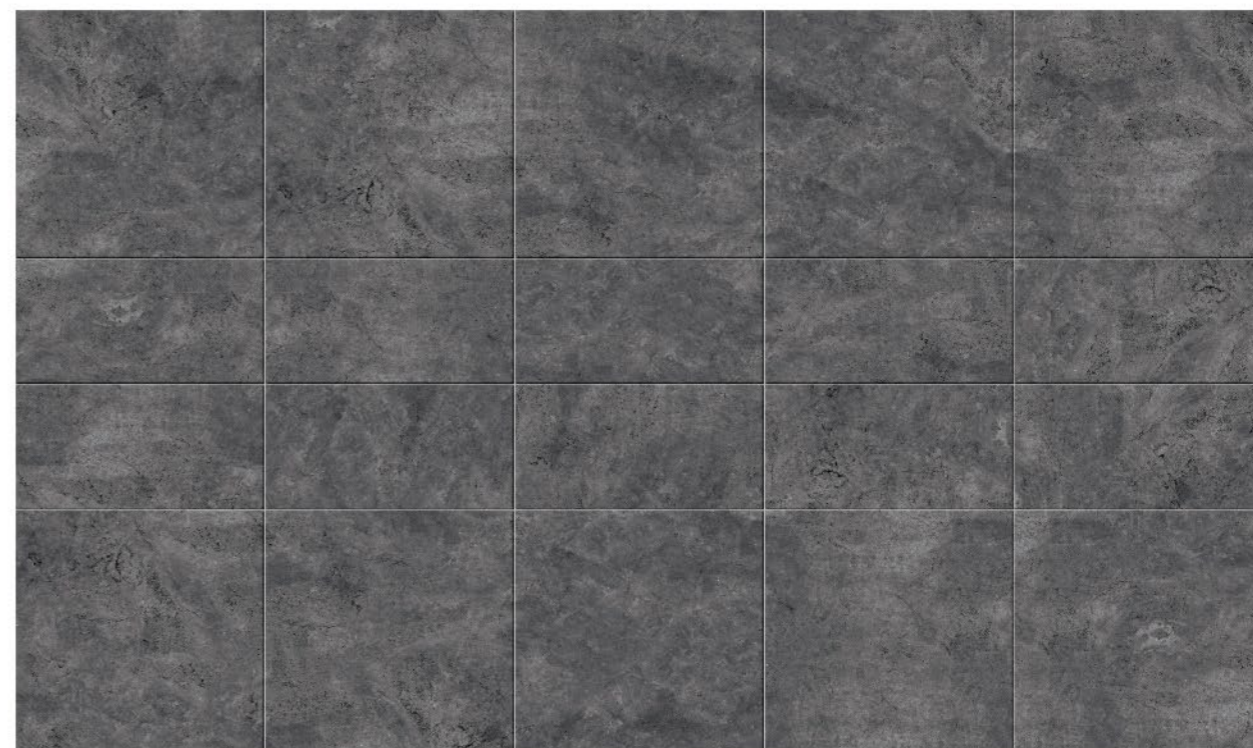

oasis GHR02
60x60cm . 30x60cm
lappato . matt . structured

drizzle GHR03

60x60cm . 30x60cm
lappato . matt . structured

sparrow GHR05

60x60cm . 30x60cm
lappato . matt . structured

moss GHR04

60x60cm . 30x60cm
lappato . matt . structured