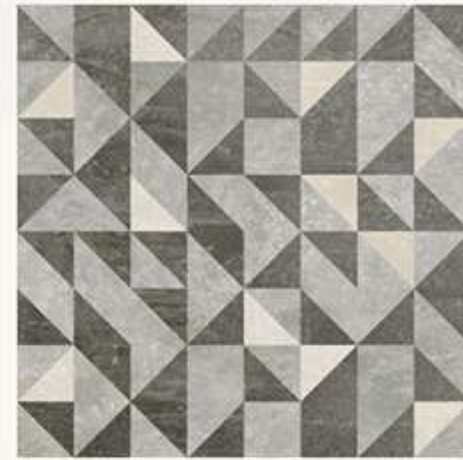

Stockholm Grey Midnight **Illustration 3** 60 x 60