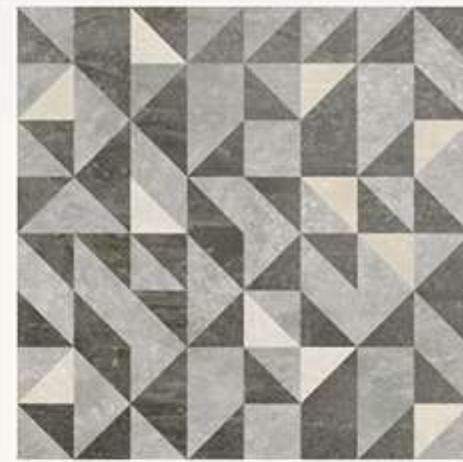

Stockholm Rosendals **Illustration 3** 60 x 60