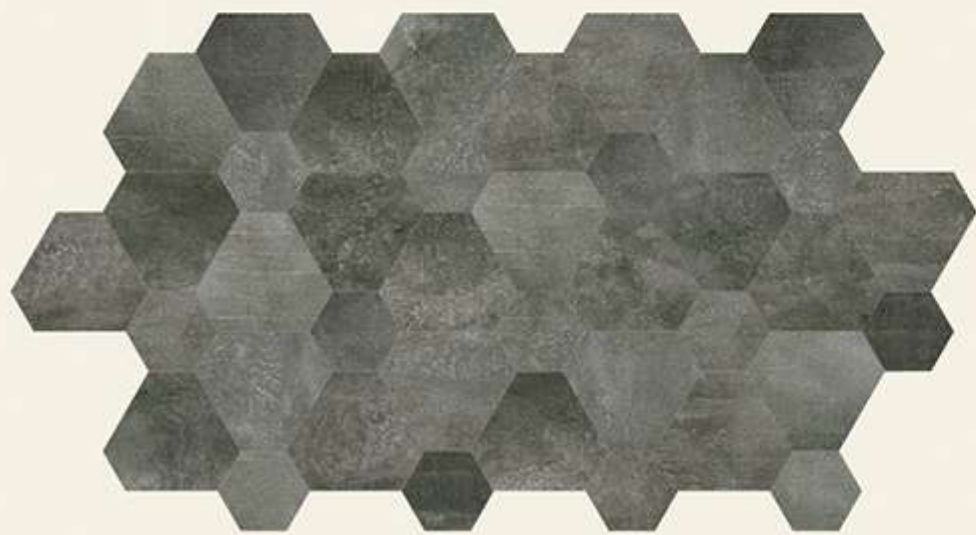

Fitting of the pieces

Stockholm Grey Midnight **Deco 2**