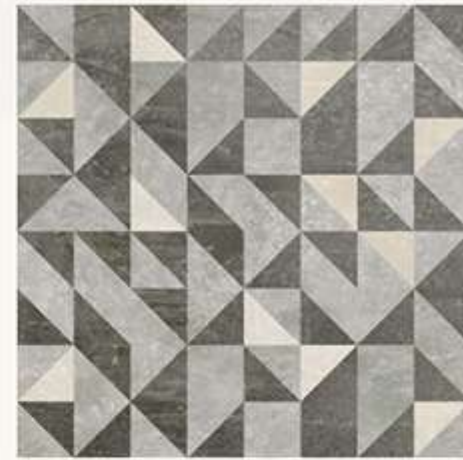

Stockholm Grey Knight **Illustration 3** 60 x 60