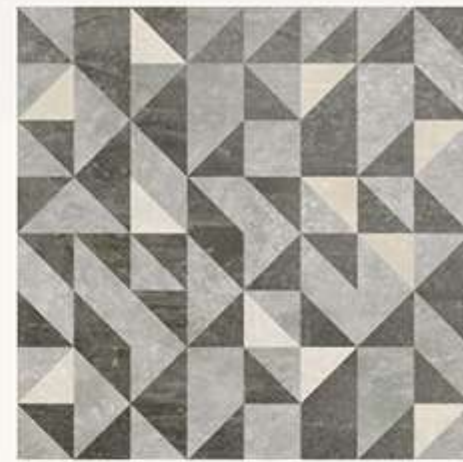

size
60x60
60x120

surface
matt

accessories

Illustration 1, 2 & 3
Deco 1, 2 & 3

Stockholm **Bonde** 60 x 120

Stockholm **Bonde** 60 x 60

Stockholm.
Bonde
60 x 120
Deco 2
GSK01

Bonde

GSK01

Stockholm Bonde **Illustration 1** 60 x 60

Stockholm Bonde **Illustration 2** 60 x 60

Stockholm Bonde **Illustration 3** 60 x 60

Stockholm Bonde **Deco 1** 30 x 30

Stockholm Bonde **Deco 2**

Stockholm Bonde **Deco 3**

SHADE AND TONALITIES

	UNIFORM FROM TILE TO TILE		SLIGHTLY NOTICEABLE FROM TILE TO TILE		MODERATELY NOTICEABLE FROM TILE TO TILE		DISTINCTLY NOTICEABLE FROM TILE TO TILE
	V1 Uniform from tile to tile The range of colours and tones within the same shade is relatively uniform from tile to tile. Minimal to no difference among pieces from the same production run.		V2 Slightly noticeable from tile to tile The range of colours and tones within the same shade is slightly noticeable from tile to tile. Clearly distinguishable differences in design or pattern with similar or slight change in colour tones.		V3 Moderately noticeable from tile to tile The range of colours and tones within the same shade is moderately noticeable from tile to tile. Clearly distinguishable differences in design or pattern.		V4 Distinctly noticeable from tile to tile The range of colours and tones within the same shade is distinctly different from tile to tile. Random colour differences from tile to tile, so that one tile may have totally different colours from that of other tiles. Final installation can be unique.