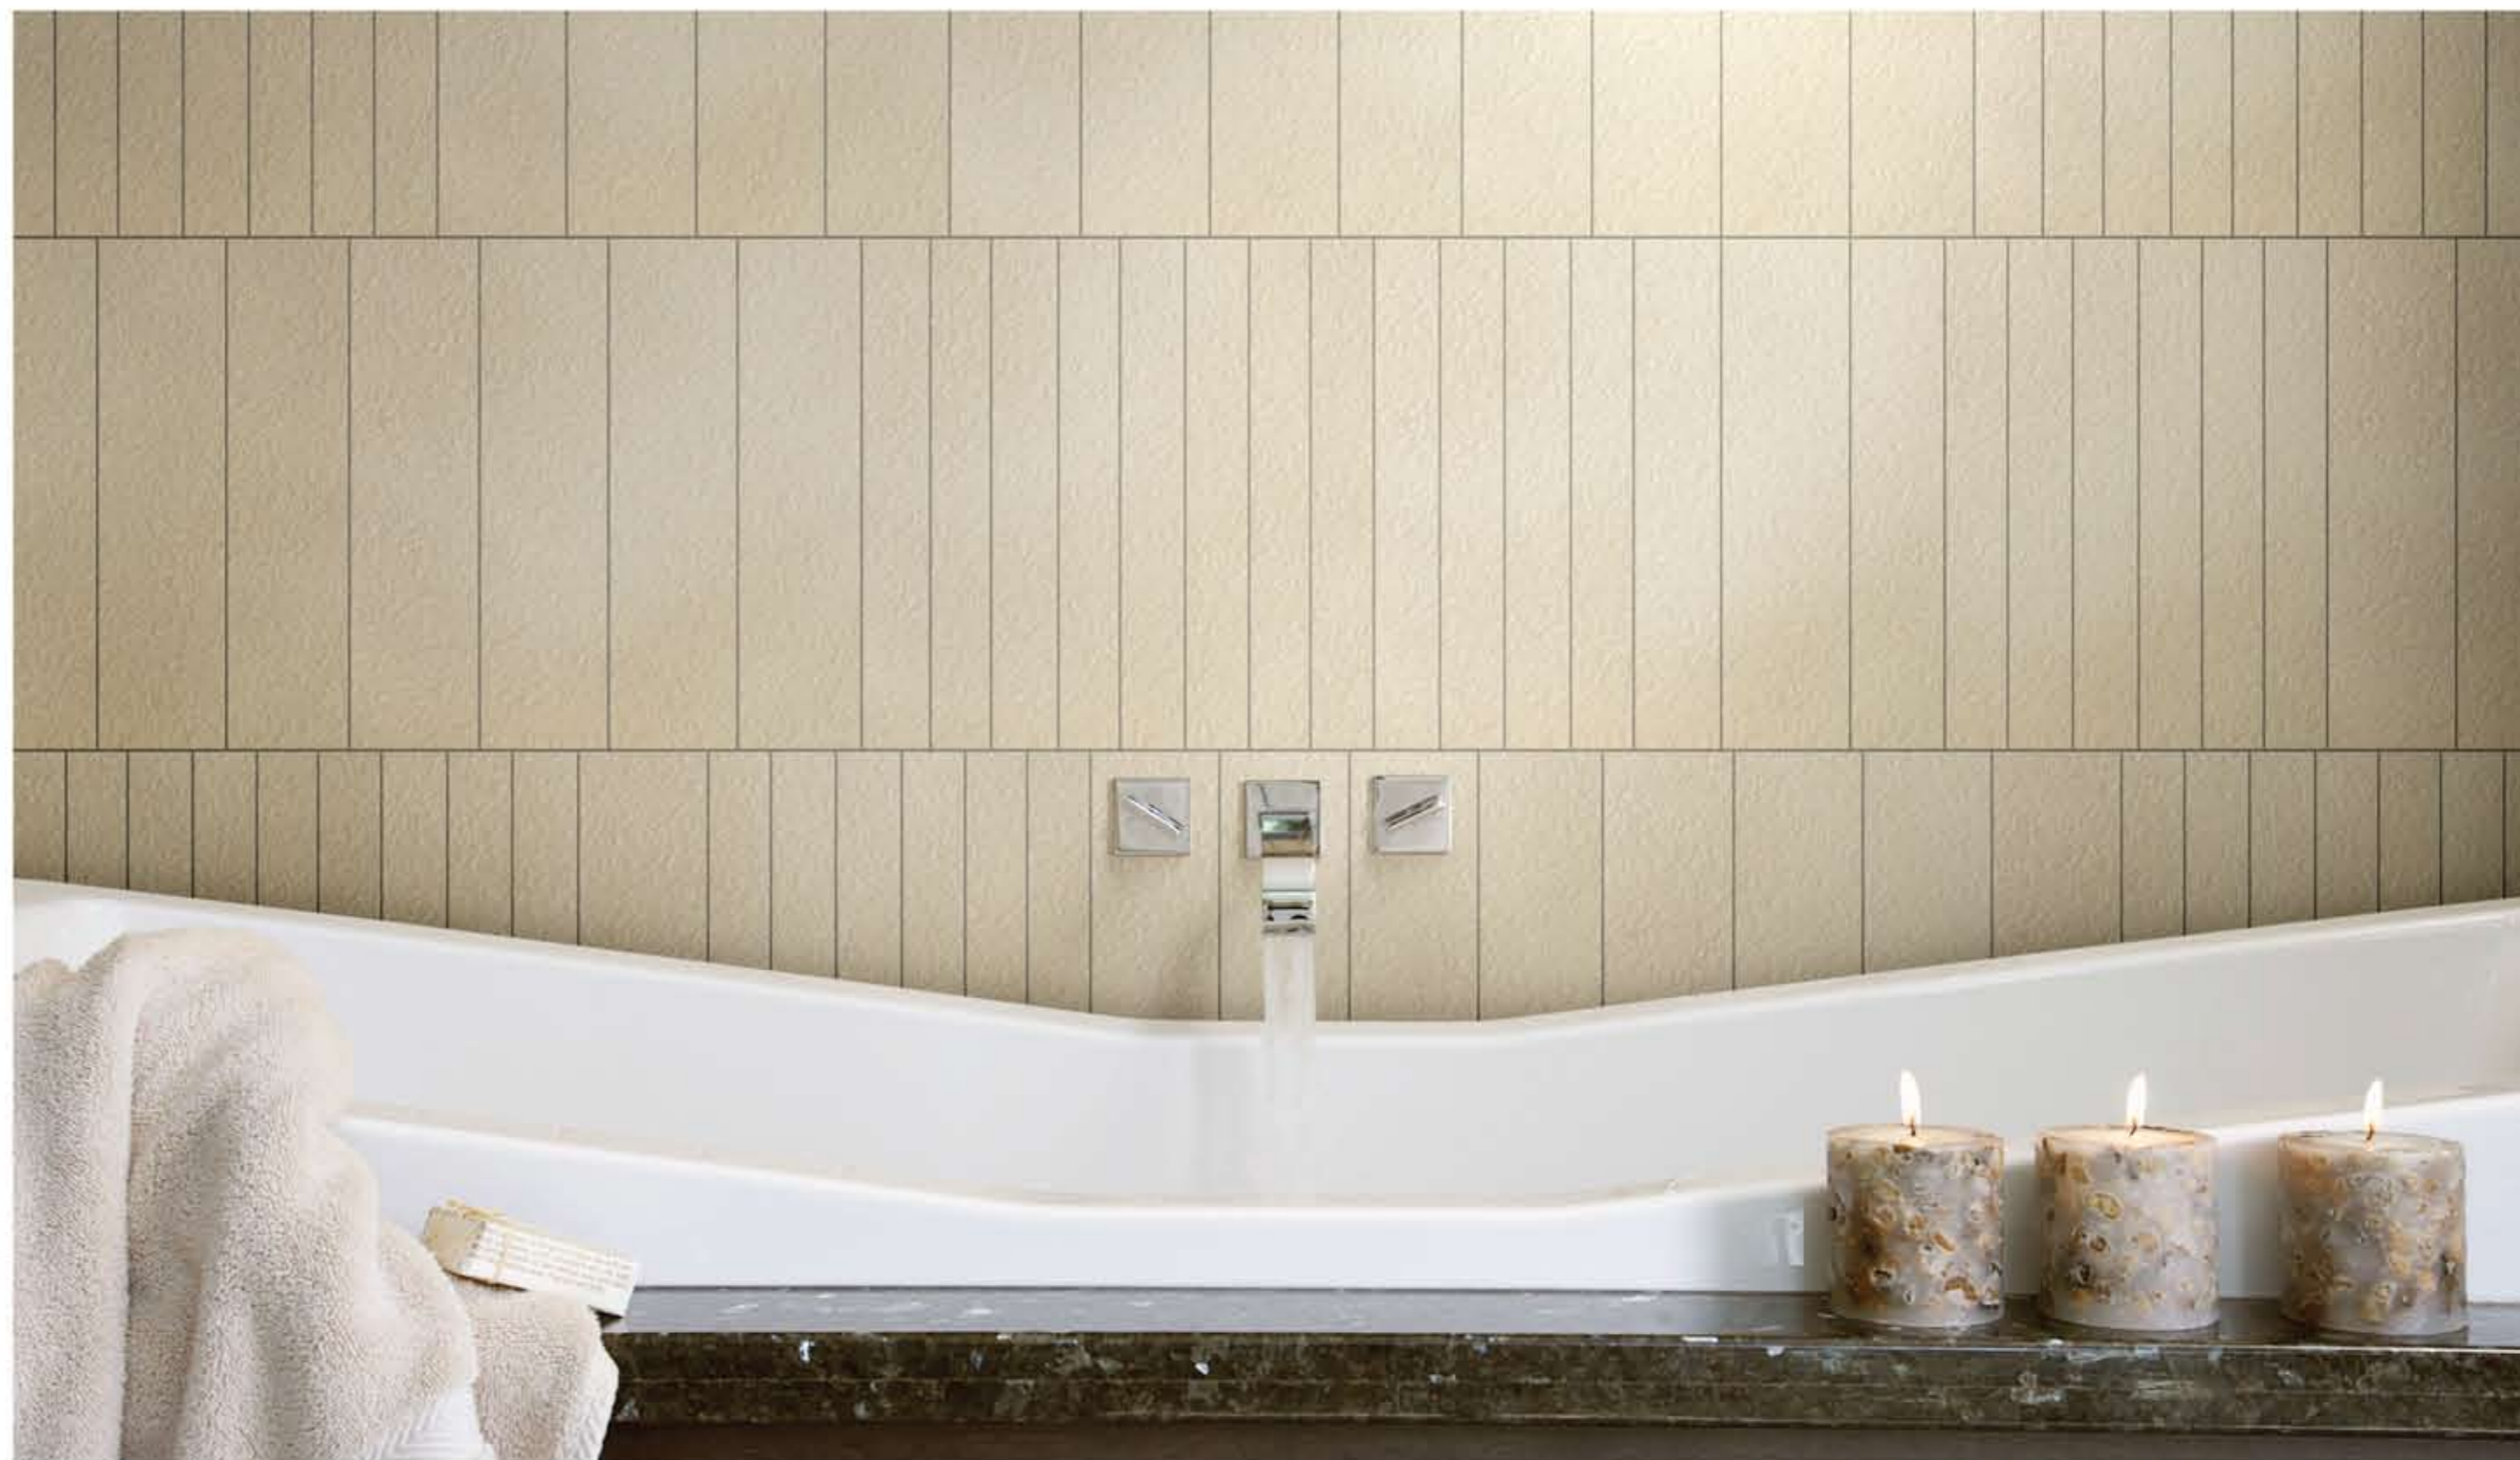

Clean and Uncluttered

Lovers of this shade will appreciate the clean-lines it creates. Easy to complement with other shades, Bianco is versatile in breathing aesthetic life to every inch of your architecture and interior solution. Soothing to sight and relaxing to senses.

MEGALITO

LEGACIES FROM THE PASSAGE OF TIME

GSM 01 | BIANCO