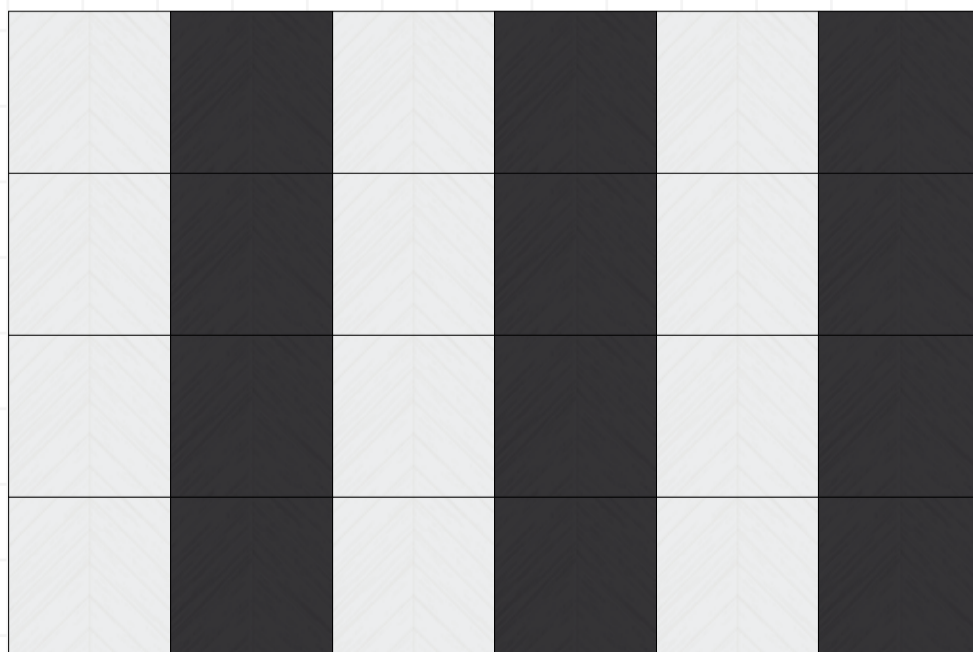

jungle

JU6060FL
FLORA EQUATORIALE 60x60

jungle 2.0

JU6060FLA
FLORA EQUATORIALE AGGRESSIVE

mixed

JU6060FL
FLORA EQUATORIALE 60x60

JU6060FLA
FLORA EQUATORIALE AGGRESSIVE

neutro

JU6060SPB
SPINA BIANCO 60x60

aggressivo

JU6060SPN
SPINA NERO 60x60

black & white stripes

JU6060SPB
SPINA BIANCO 60x60

JU6060SPN
SPINA NERO 60x60

Schemi di posa/
Layout schemes

leopardato