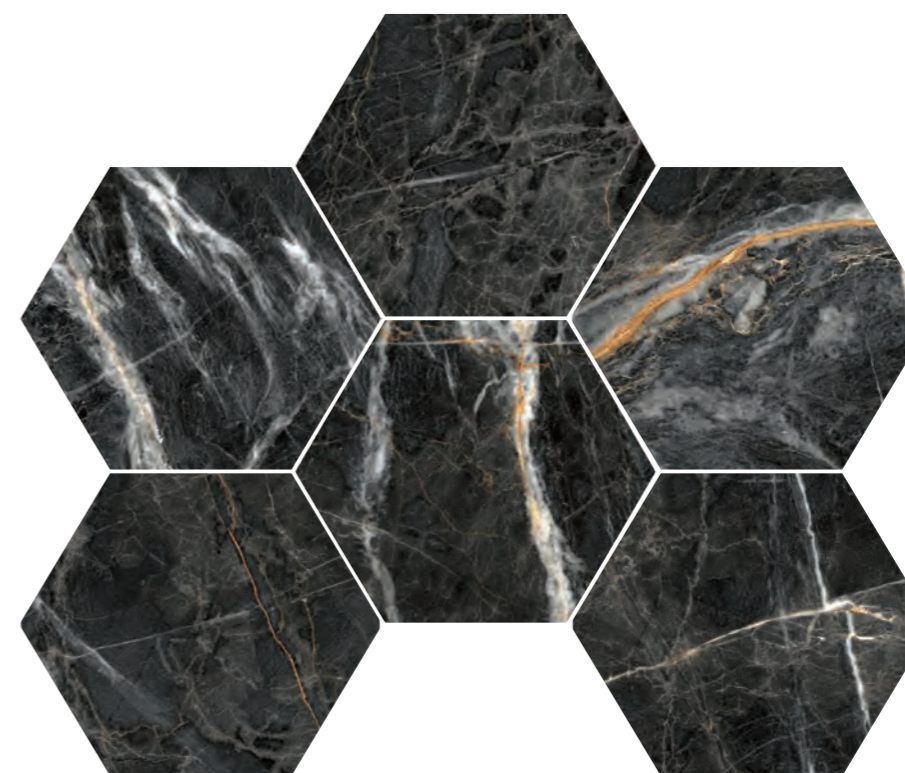

calacatta

La elegancia y atemporalidad del mármol clásico representada en la colección Calacatta de Ecoceramic. La delicadeza de sus vetas sobre un lienzo blanco se transforma en espacios luminosos y llenos de clase.

The Calacatta collection by Ecoceramic manages to encapsulate all the timeless elegance of classic marble. Its delicate veins on a white background infuse living spaces with luminosity and classy sophistication.

Marquina marble stands out for its strong veins, set against a dark background. Thanks to its ensuing unique personality, hexagonal format and stylish shade of black, Marquina is one of our most elegant collections, conspicuous for its distinctive character.

Wall tiles 20x24 Marquina Gold

eco small

Marquina

Característica técnicas / Technical features

Formatos / Sizes

20x24 / 7,8x9,4

Colores / Colours

Marquina Gold