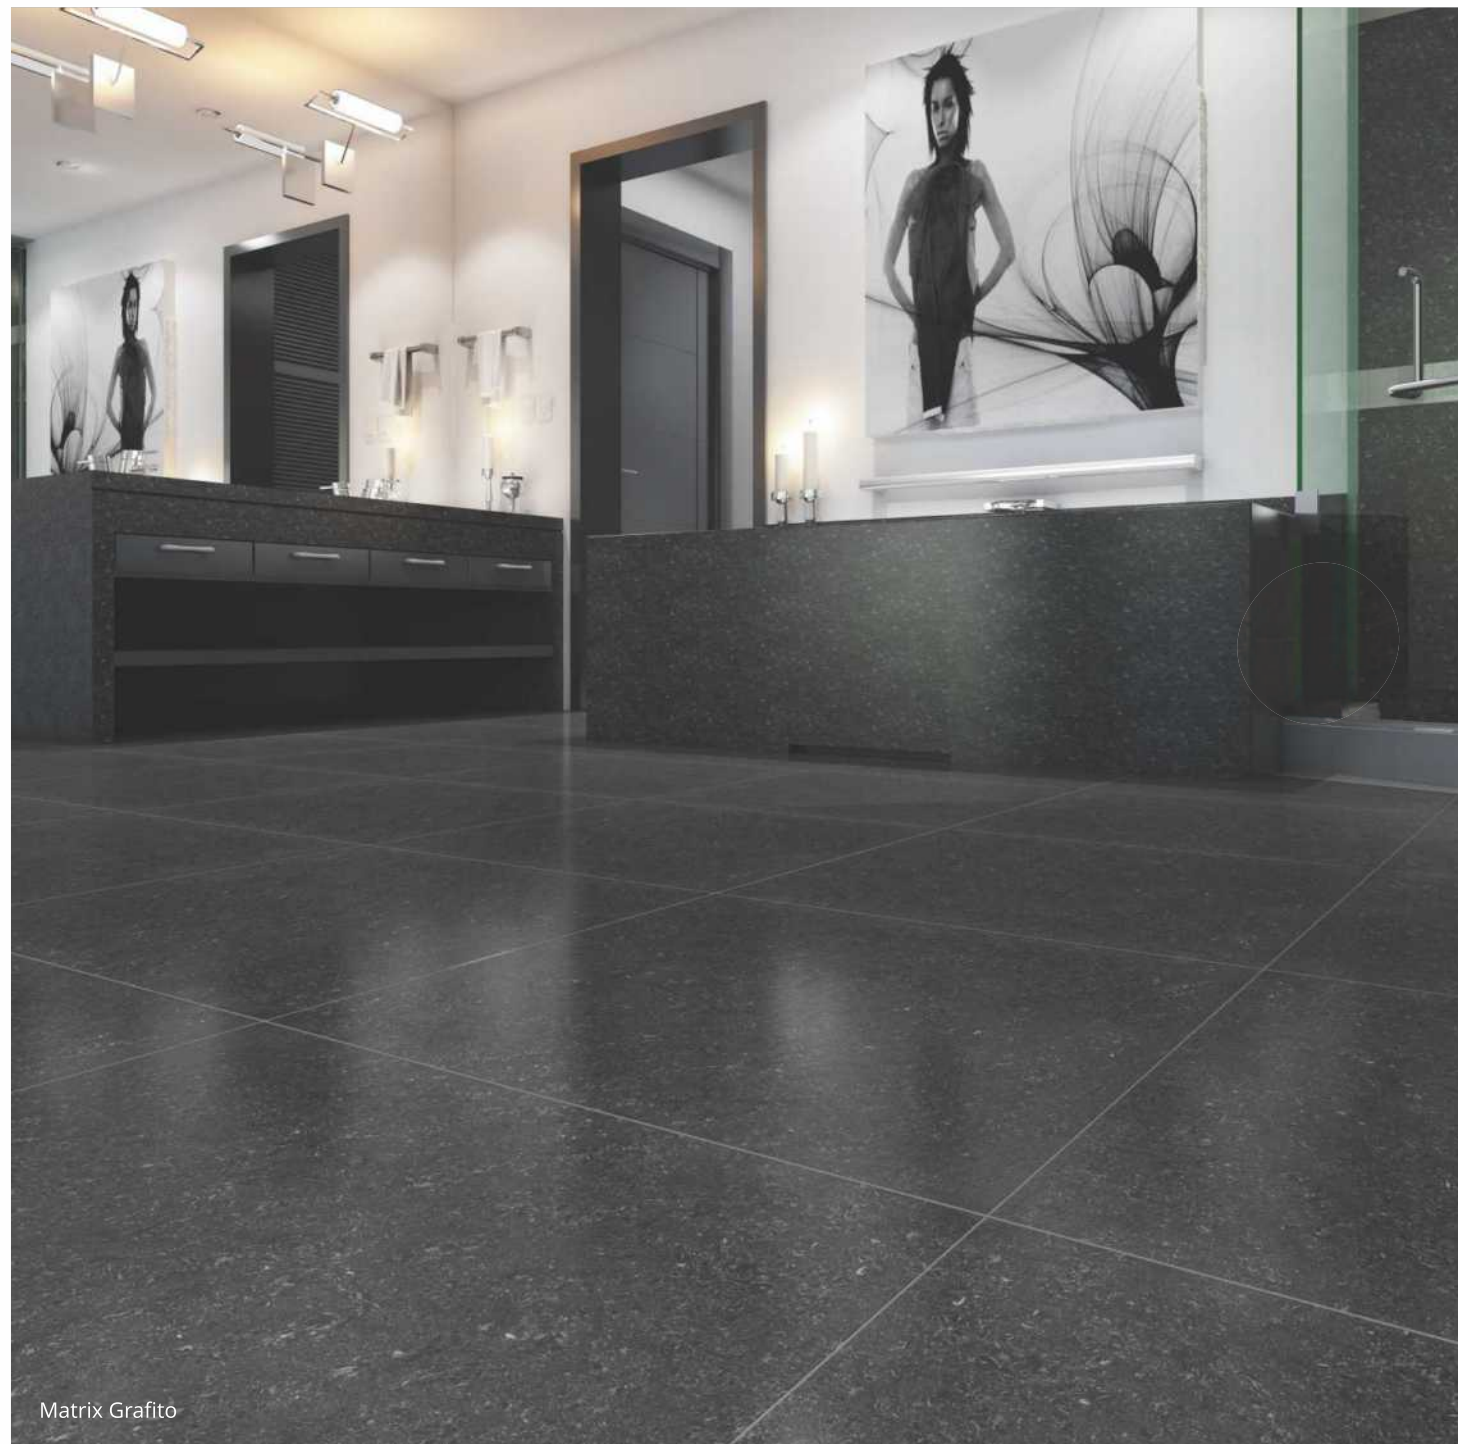

Matrix Crema

Matrix Pink

Matrix White

Matrix Cafe

Matrix Grafito

Matrix White

INSPIRED BY NATURAL STONES

To bring the earthy appeal into your homes, we created matt finish tiles known as Robustone. They don't just resemble the beauty of natural stones, but also possess the rock solid strength of a stone. Built with avant-grade technology, Robustone is the perfect way to live in nature with a dash a luxury and class.