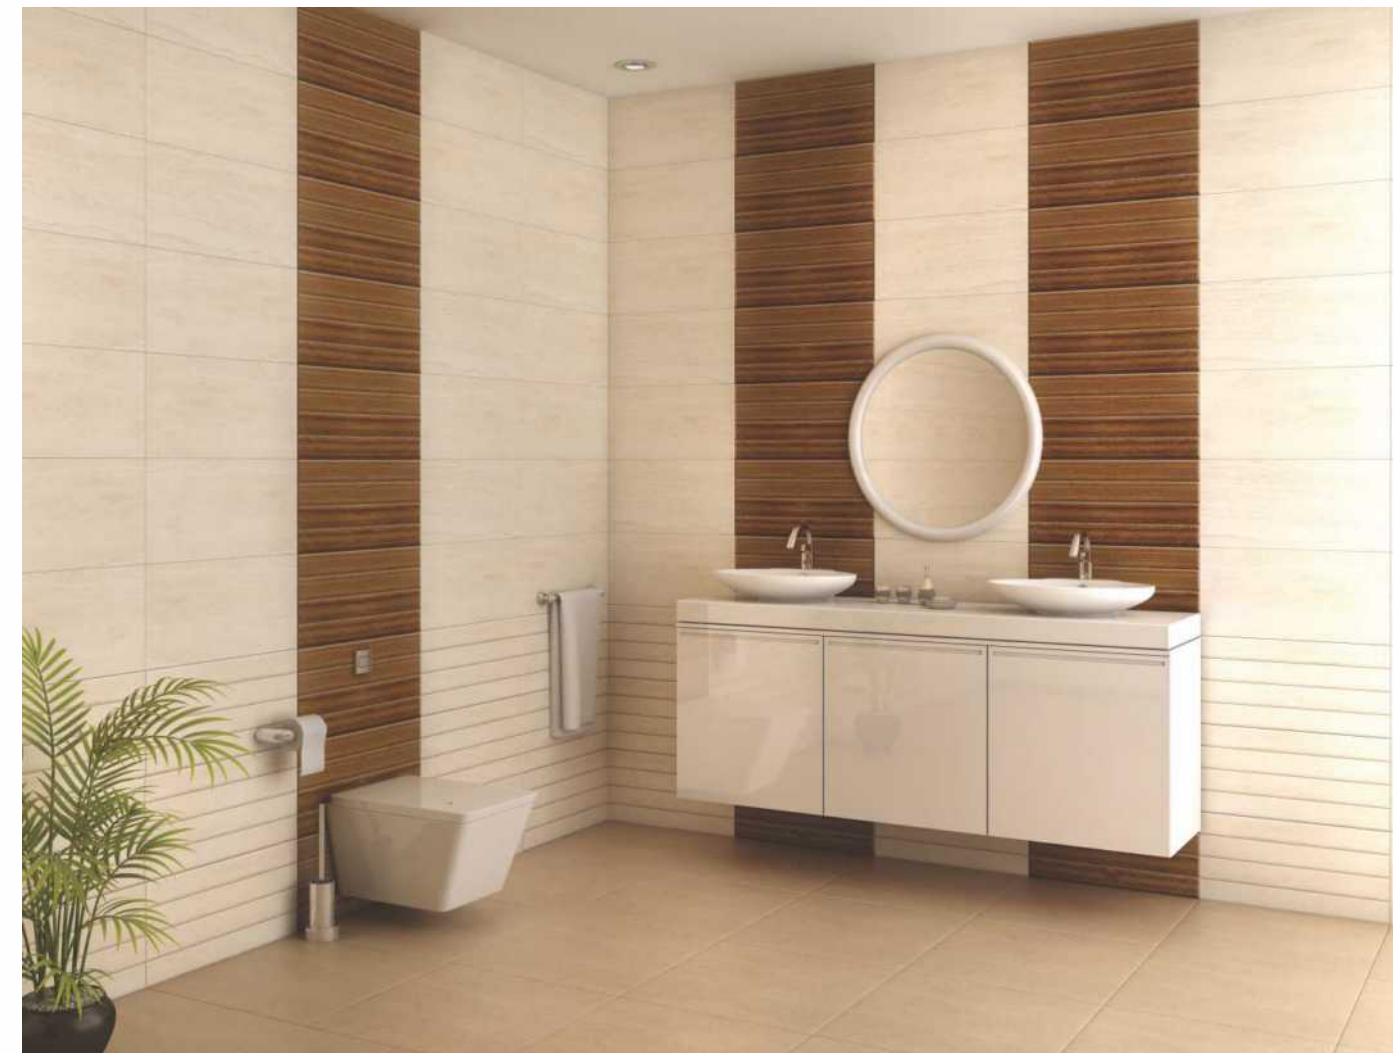

Matching Floors For 300x600mm

Matching Floors For 300x450mm

Technical Specifications - Glazed Vitrified Tile

CHARACTERISTIC	TEST METHOD	INTERNATIONAL STD. ISO 13006/EN 14411 GRP BLA	OUR VALUE	
			GLOSSY	MATT
Deviation in length & Width	ISO-10545-2	± 0.50%	± 0.2%	± 0.10%
Deviation in Thickness	ISO-10545-2	± 5%	± 3%	± 4.00%
Straightness of Sides	ISO-10545-2	± 0.5%	± 0.1%	± 0.1%
Rectangularity	ISO-10545-2	± 0.50%	± 0.2%	± 0.10%
Surface Flatness**	ISO-10545-2	± 0.5%	± 0.15%	± 0.20%
PHYSICAL & THERMAL PROPERTIES				
Water Absorption	ISO-10545-3	<0.05%	± 0.04%	± 0.50%
Mohs Hardness	EN-101	As per Mfg.	Min 3	Min 5
Modular of Rupture	ISO-10545-4	>35 N/mm²	40 N/mm²	Min. 40 N/mm²
Slip Resistance (Friction Coefficient)	ISO-10545-17	As per Mfg.	>0.4	>0.4
Impact Resistance	ISO-10545-5	1300 N	1800N	>2000N
Frost Resistance	ISO-10545-12	No Damage	Complies	Complies
Thermal Shock Resistance	ISO-10545-9	No Damage	Complies	Complies
Moisture Expansion	ISO-10545-10	NIL	NIL	NIL
Resistance to Surface Abrasion (of tiles intended for use on floors)	ISO-10545-7	Abrasion class shall be specified by the manufacturer	Min Class 2	Min Class 4
CHEMICAL PROPERTIES				
Resistance to House Hold Chemical	ISO-10545-13	No Damage	Complies	Complies
Resistance to Staining	ISO-10545-14	Resistant	Complies	Complies

Packing Details :

Dimension (mm)	Box		
	Tile / Box (Nos.)	Coverage / Box (Sq. ft.)	Coverage / Box (Sq. mtrs.)
600x1200mm	2	15.50	1.44
195x1200mm	6	15.06	1.40
800x800mm	3	20.67	1.92
600x600mm	4	15.50	1.44

Technical Specifications - Ceramic Wall Tile

CHARACTERISTIC	TEST METHOD	STANDARD TEST METHOD	OUR VALUE				
				DIMENSION & SURFACE QUALITY	TEST METHOD	STANDARD TEST METHOD	OUR VALUE
Deviation in length & Width	IS-13630-1:2006	± 0.20%	Confirms				
Deviation in Thickness	IS-13630-1:2006	± 4.00%	± 3%				
Straightness of Sides	IS-13630-1:2006	± 0.15%	Confirms				
Rectangularity	IS-13630-1:2006	± 0.15%	Confirms				
Surface Flatness**	IS-13630-1:2006	± 0.22%	± 0.15%				
PHYSICAL & THERMAL PROPERTIES							
Water Absorption	IS-13630-2:2006	E ≥ 10%	16 ± 2%				
Modular of Rupture	IS-13630-6:2006	Avg. 12 for thickness <7.5mm Avg. 15 for thickness ≥7.50mm	Confirms				
Scratch Resistance	IS-13630-13:2006	Min 3	Confirms				
Thermal Shock Resistance	IS-13630-5:2006	Min 10 Cycle	Confirms				
Moisture Expansion	IS-13630-3:2006	0.04%	Confirms				
Crazing Resistance	IS-13630-8:2006	4 Cycle @7.5 Bar Min	Confirms				
CHEMICAL PROPERTIES							
Chemical Resistance	IS-13630-8:2006	Min Class AA	Confirms				
Stain Resistance	IS-13630-8:2006	Min Class - 1	Confirms				

** These parameters are not applicable for Satin, Stone & Rustic Tiles (Self Structured Punches)

Packing Details :

Dimension (mm)	Box		
	Tile / Box (Nos.)	Coverage / Box (Sq. ft.)	Coverage / Box (Sq. mtrs.)
300x600mm DIGITAL	8	15.50	1.44
300x600mm DECORS	6	11.62	1.08
300x900mm DIGITAL	4	11.62	1.08
300x450mm DIGITAL	5	7.21	0.67
300x300mm DIGITAL	8	7.75	0.72

Note: Colors shown are as accurate as the limitations of the printing process will allow. Prospective customers are advised to inspect a sample of the tile before ordering. Every effort has been made to ensure the accuracy of the information given. However, the company reserves the right to change the specifications without any notice. Something variations in shade or size being inherent to ceramic industry may occur. Before fixing, we advice you to follow the fixing instructions on the cartons of the tiles as no responsibility can be accepted by the company once the tiles have been fixed.