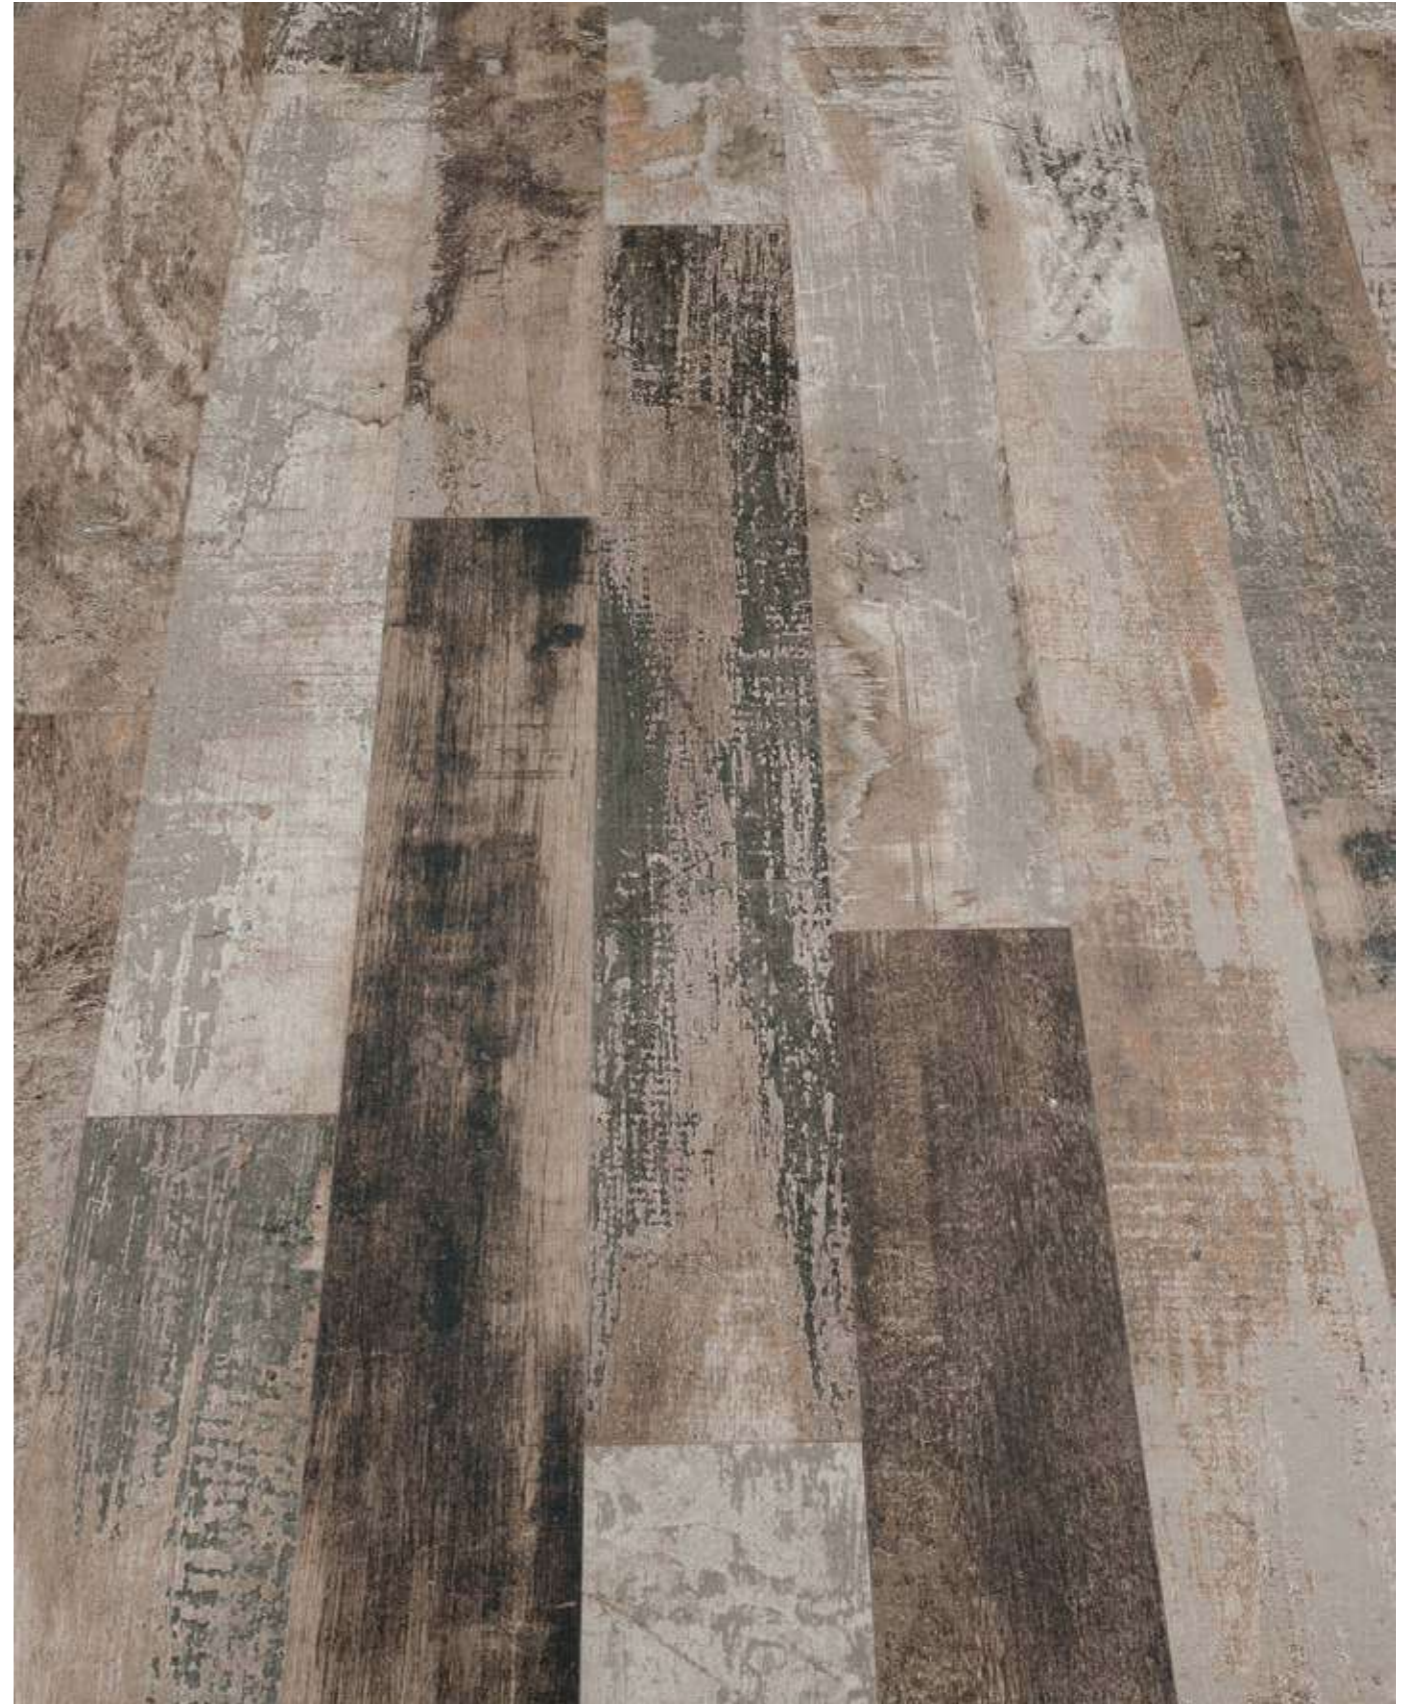

Furnishing / Patchwork Classic Mix (PATCHWORK Line)

Colorart Bone 15120

Wall / Set Wall White 1590 (SET Collection)

28

29

TECHNICAL INFORMATION

Gres porcellanato
Rettificata
effetto legno

Porcelain
Rectified
wood effect