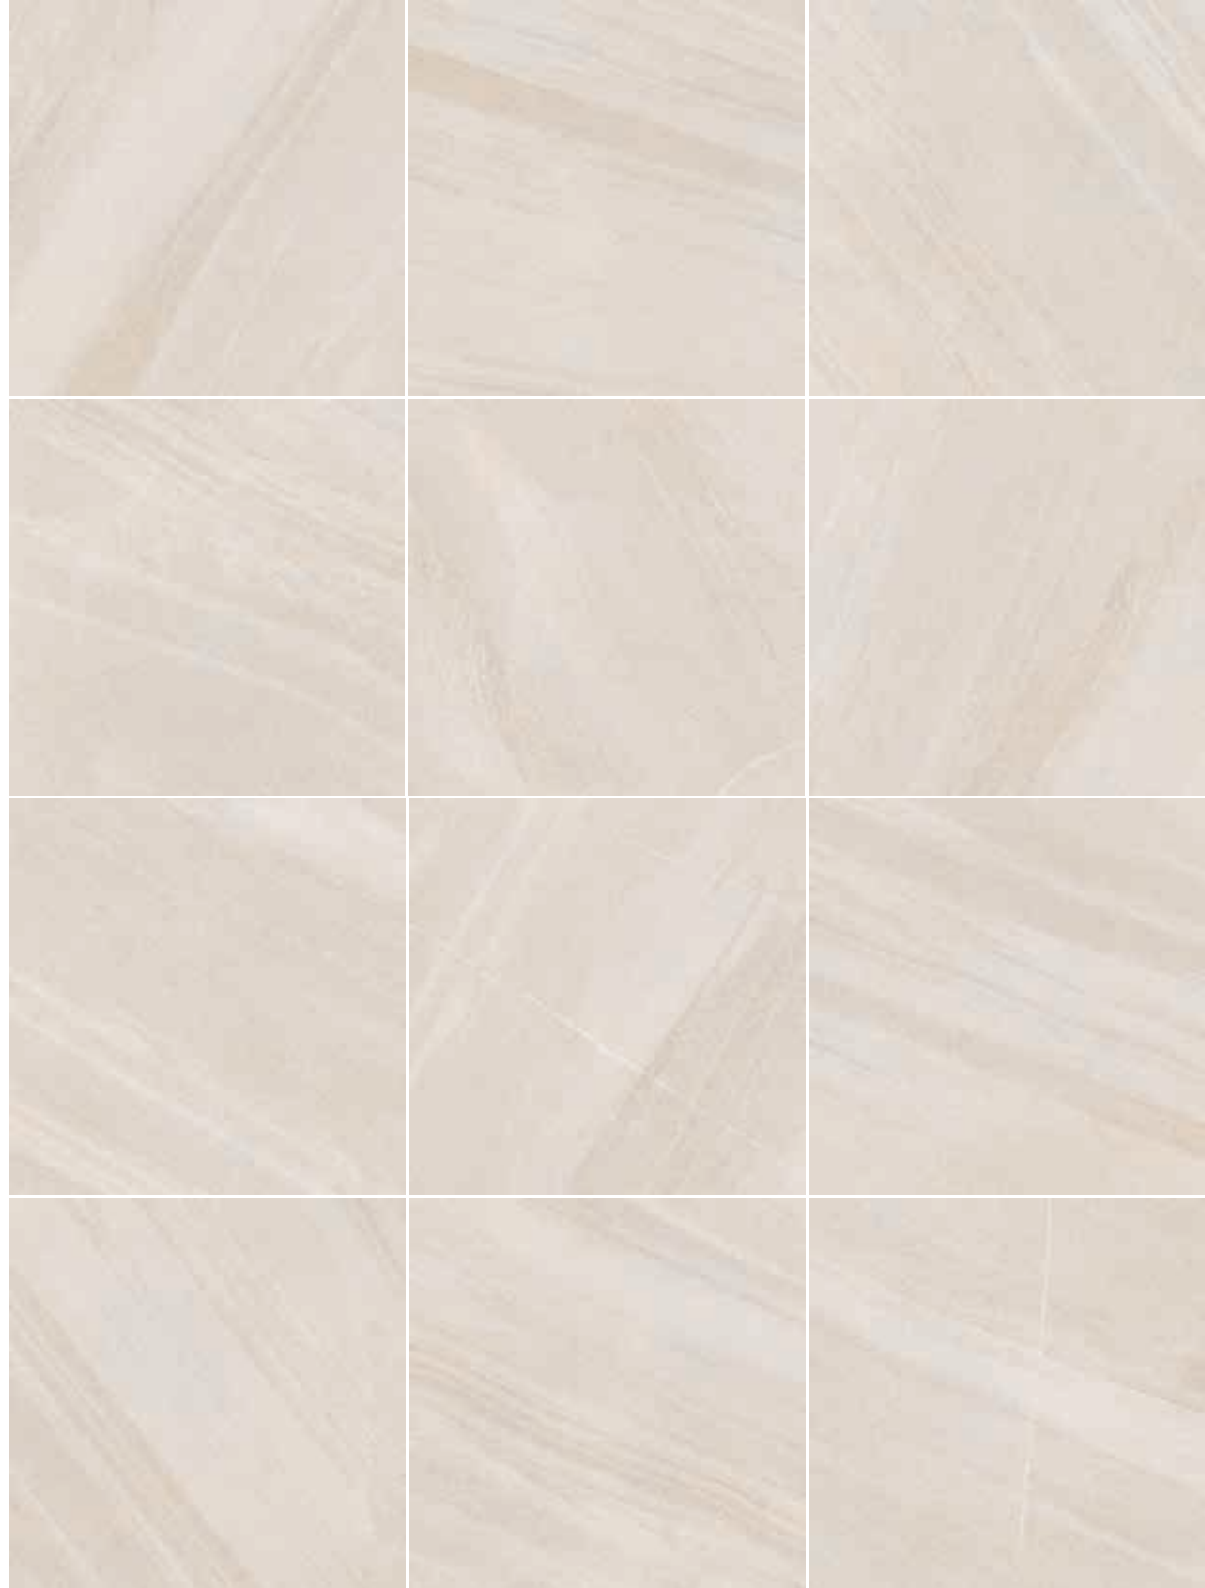

CLARK ARENA

PORCELAIN TILES

Sizes / Formatos