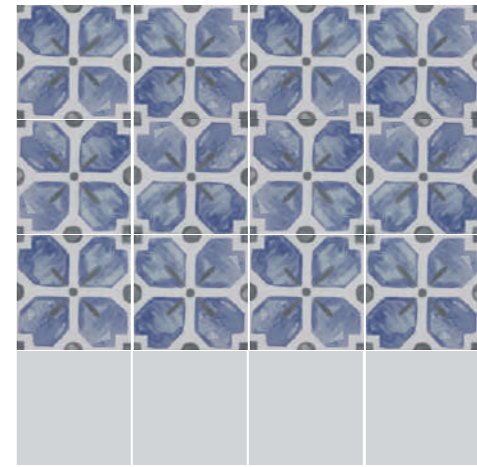

Compositions

Memory 05 Beige
15x15 cm_5,9"x5,9"

Memory 05 Beige & Seasons White
15x15 cm_5,9"x5,9"

Memory 05 Sky
15x15 cm_5,9"x5,9"

Memory 05 Sky & Seasons White
15x15 cm_5,9"x5,9"

Memory 05 Blue
15x15 cm_5,9"x5,9"