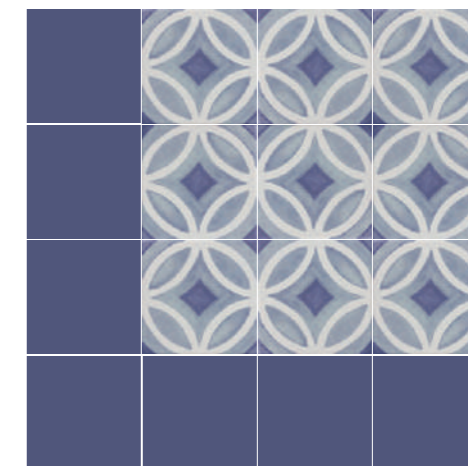

MEMORY & SEASONS

Not just Ceramic Tiles, beyond your imagination.

Memory 01 Noir_15x15 cm_5,9"x5,9"

Compositions

Memory 01 Beige
15x15 cm_5,9"x5,9"

Memory 01 Grey
15x15 cm_5,9"x5,9"

Memory 01 Sky
15x15 cm_5,9"x5,9"

Memory 01 Blue
15x15 cm_5,9"x5,9"

Memory 01 Noir
15x15 cm_5,9"x5,9"

Memory 01 Grey & Seasons Grey
15x15 cm_5,9"x5,9"

Memory 01 Sky & Seasons Sky
15x15 cm_5,9"x5,9"

Memory 01 Blue & Seasons Blue
15x15 cm_5,9"x5,9"

Memory 02 Grey_15x15 cm_5,9"x5,9"

Compositions

Memory 02 Beige
15x15 cm_5,9"x5,9"

Memory 02 Grey
15x15 cm_5,9"x5,9"

Memory 02 Sky
15x15 cm_5,9"x5,9"

Memory 02 Blue
15x15 cm_5,9"x5,9"

Memory 02 Noir
15x15 cm_5,9"x5,9"