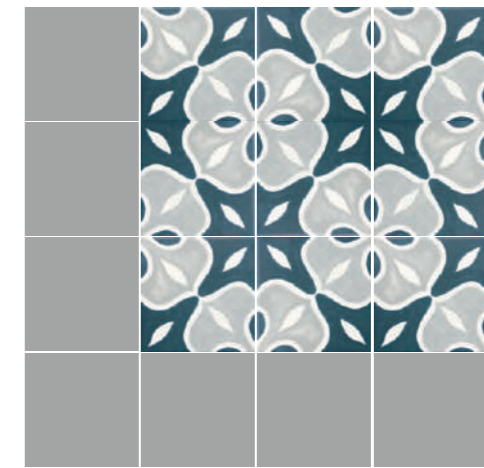

Memory 03 Blue & Seasons Blue
15x15 cm_5,9"x5,9"

Memory 03 Noir & Seasons Noir
15x15 cm_5,9"x5,9"

Memory 04 Sky_15x15 cm_5,9"x5,9"__Balbi Perla_60x120 cm_23,6"x47,2"

Memory 04 Beige
15x15 cm_5,9"x5,9"

Memory 04 Sky
15x15 cm_5,9"x5,9"

Memory 04 Blue
15x15 cm_5,9"x5,9"

Compositions

Memory 04 Beige & Seasons Beige
15x15 cm_5,9"x5,9"

Memory 04 Sky & Seasons Grey
15x15 cm_5,9"x5,9"

Memory 04 Blue & Seasons Grey
15x15 cm_5,9"x5,9"

Memory 05 Blue_15x15 cm_5,9"x5,9"

Compositions

Memory 05 Beige
15x15 cm_5,9"x5,9"

Memory 05 Beige & Seasons White
15x15 cm_5,9"x5,9"

Memory 05 Sky
15x15 cm_5,9"x5,9"

Memory 05 Sky & Seasons White
15x15 cm_5,9"x5,9"

Memory 05 Blue
15x15 cm_5,9"x5,9"