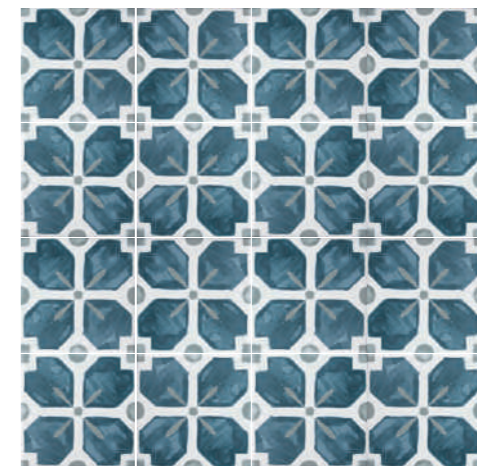

Compositions

Memory 05 Beige
15x15 cm_5,9"x5,9"

Memory 05 Beige & Seasons White
15x15 cm_5,9"x5,9"

Memory 05 Sky
15x15 cm_5,9"x5,9"

Memory 05 Sky & Seasons White
15x15 cm_5,9"x5,9"

Memory 05 Blue
15x15 cm_5,9"x5,9"