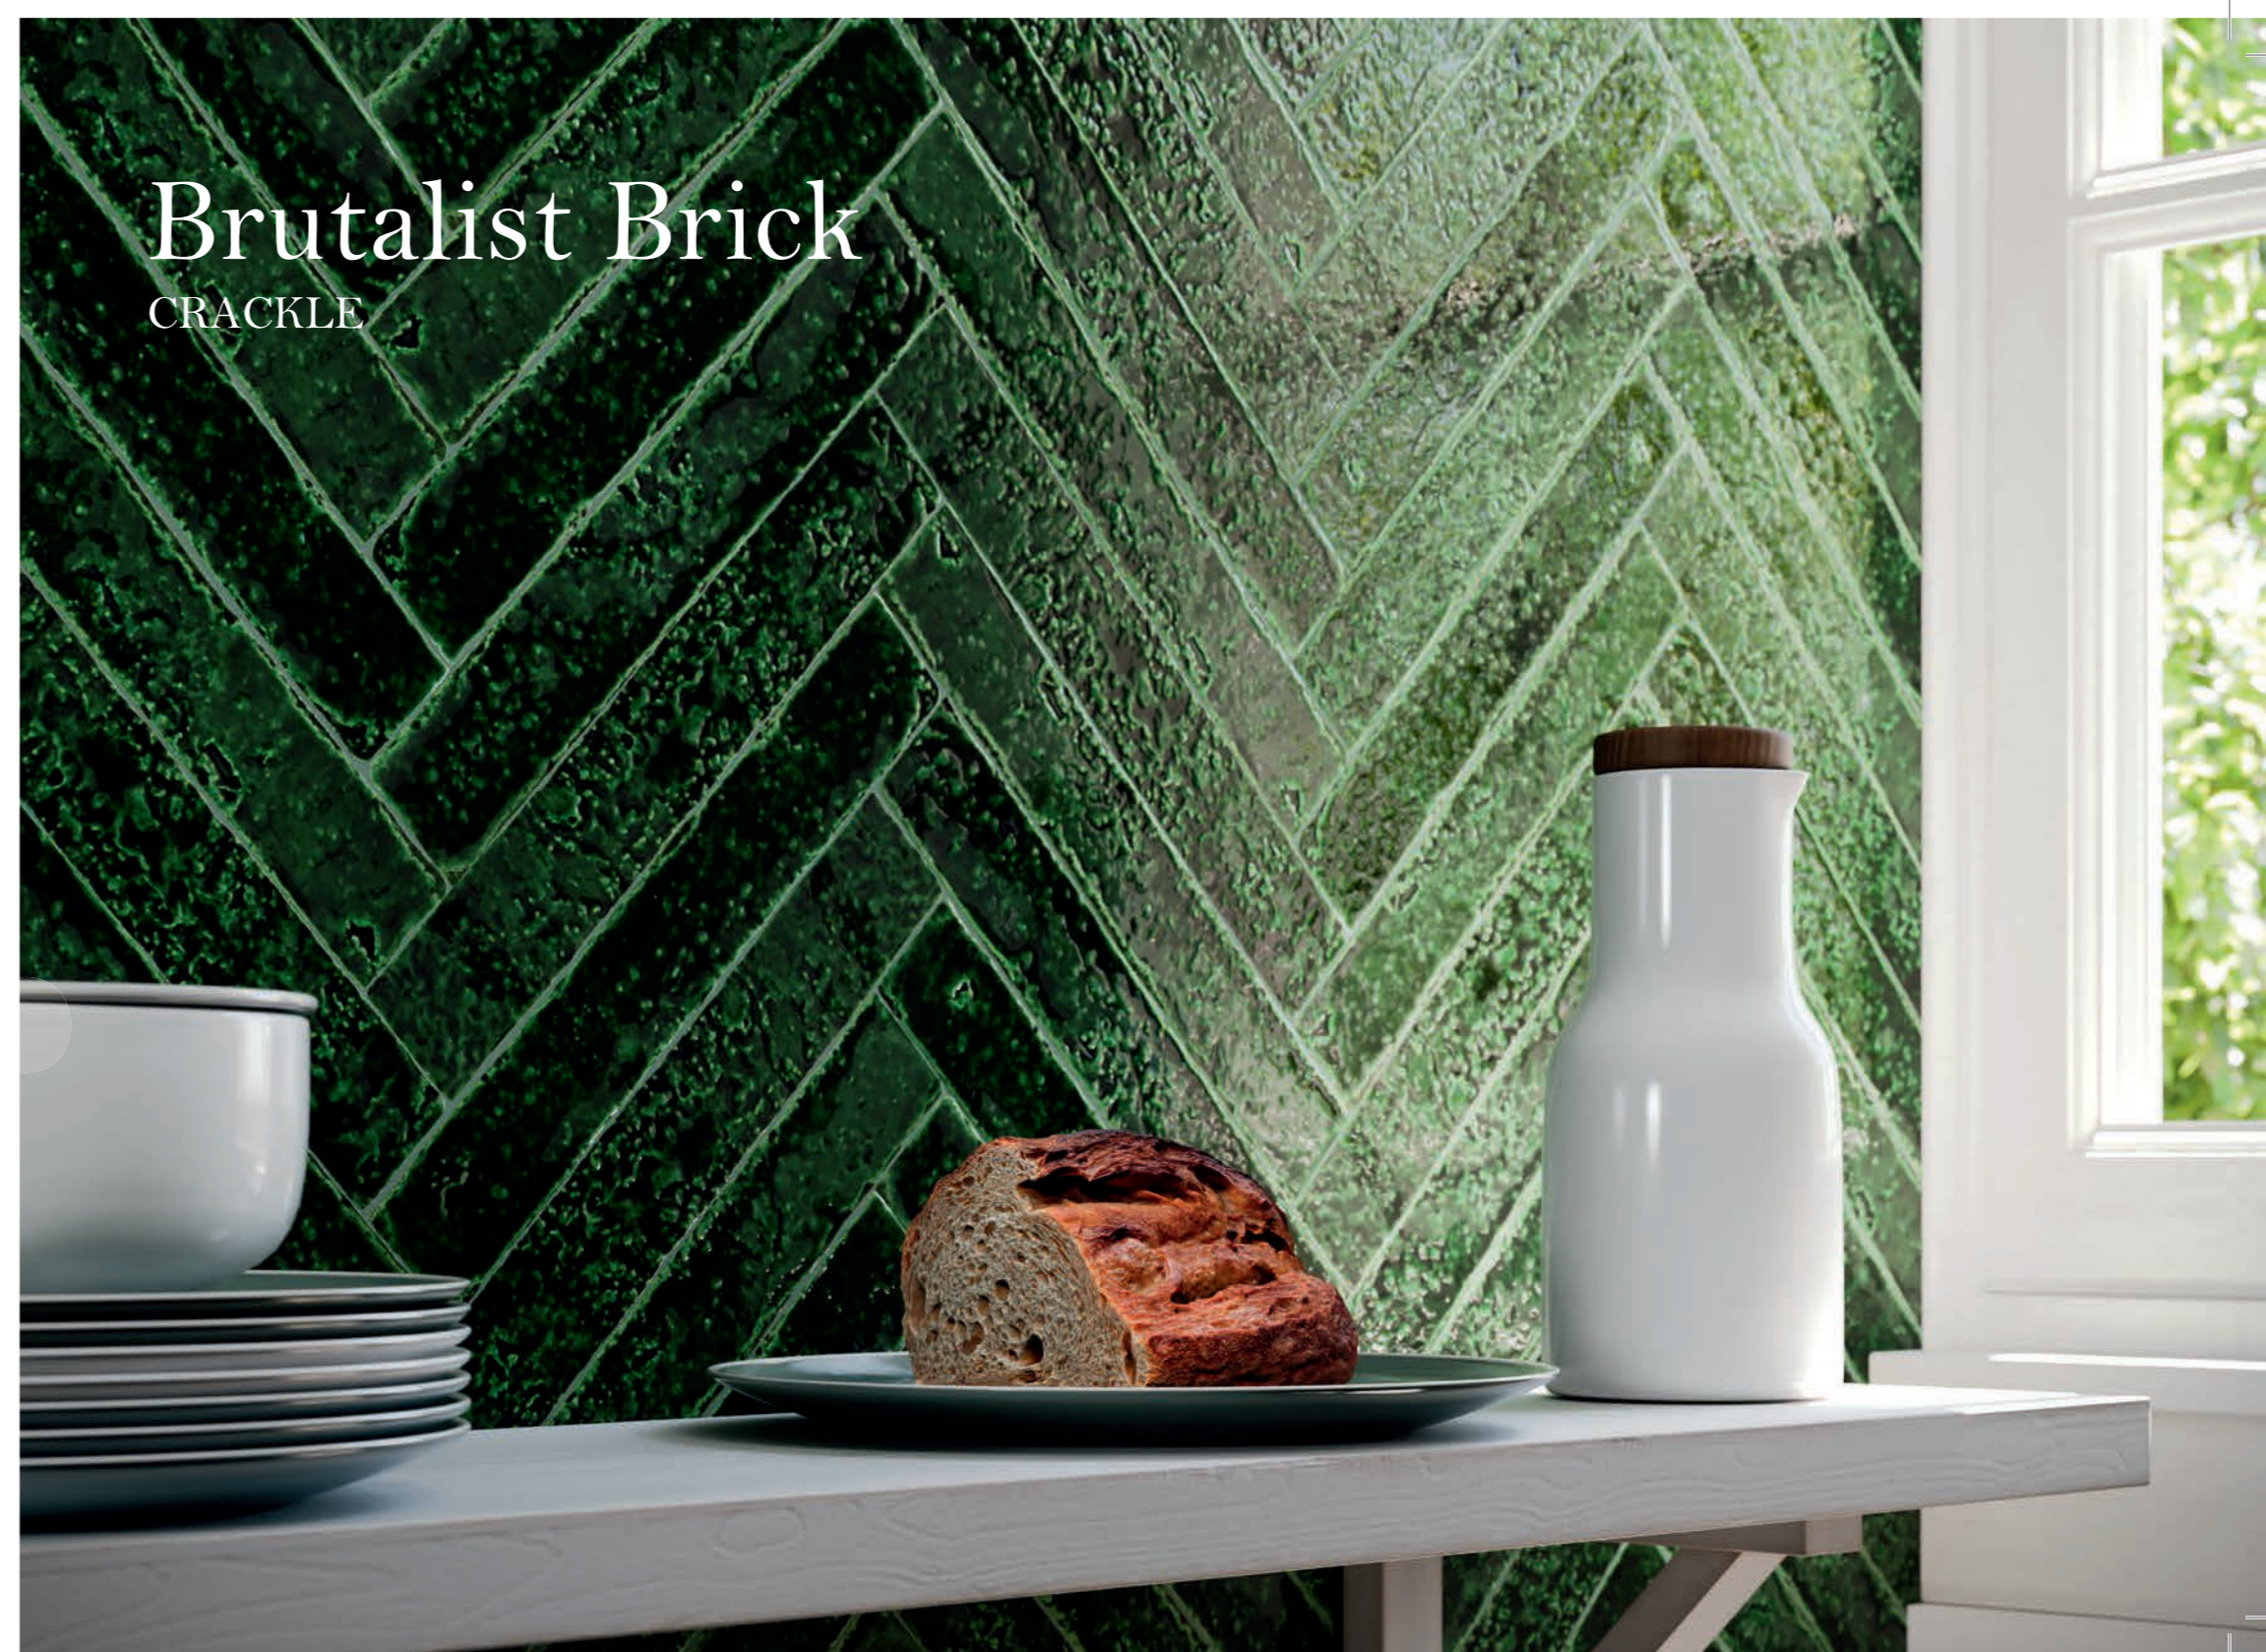

PACKING LIST

	3,8#23,5 cm	3,8#23,5 cm (Bullnose)
PIECES/BOX	50	18
KGS/BOX	7,6	2,7
SQM/BOX	0,43	
BOXES/PALLET	132	75
KGS/PALLET	1003,2	202
SQM/PALLET	57,14